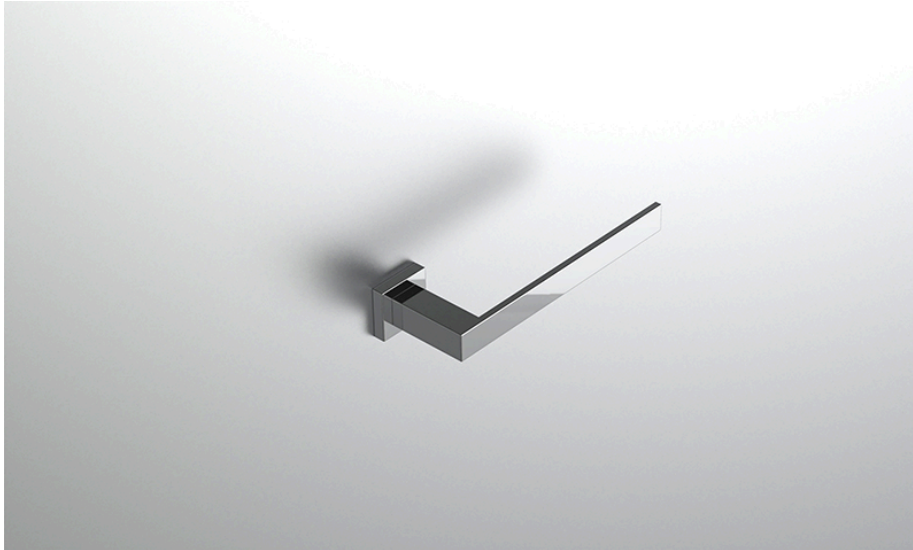

neelnox

LET
THERE
BE **DESIGN.**

FEATURES

- Premium 304 Grade Stainless Steel
- Solid Mount Construction
- Concealed Installation Hardware
- State of the art wall anchors included for installation on Dry wall or Tile

COLLECTION GRANDE

TOWEL RING

Model	Product	Finishes Available
GRN-TWR2R	Towel Ring (Facing Right)	Multiple finishes available. Over 23 finishes to choose from.
GRN-TWR2L	Towel Ring (Facing Left)	

FINISHES			
	Polished (-P)	Antique Copper (-ACOP)	Polished Gold (-PGLD)
	Brushed (-B)	Polished Brass (-PBRS)	Brushed Copper (-BCOP)
	Brushed Gold (-BGLD)	Matte White (-WHT)	Brushed Rose Gold (-BRGD)
	Matte Black (-BLK)	Brushed Modern Bronze (-BMBRZ)	Brushed Black (-BRBLK)
	Oil Rubbed Bronze (-ORB)	Glossy White (-GWHT)	Polished Black (-PBLK)
	Brushed Brass (-BBRS)	Polished Rose Gold (-PRGD)	Antique Nickel (-ANKL)
	Brushed Bronze (-BBRZ)	Unlacquered Brass (-UBRS)	Black Nickel (-NKBL)
	Antique Brass (-ABRS)	Polished Nickel (-PNKL)	

Dimensions in inches

NOTE: Dimensions subject to change without notice.