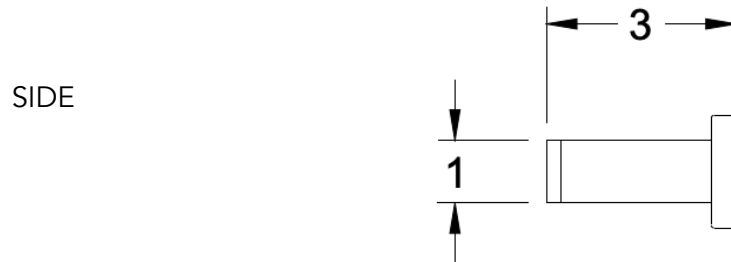

Dimensions in inches

NOTE: Dimensions subject to change without notice.