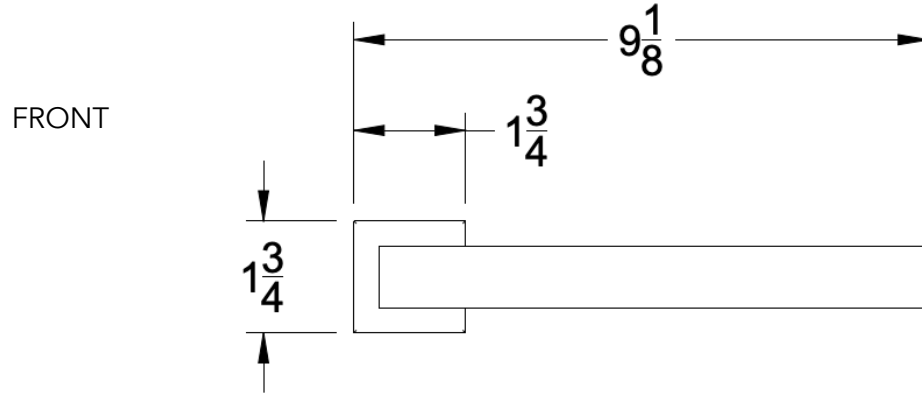

neelnox

LET
THERE
BE **DESIGN.**

FEATURES

- Premium 304 Grade Stainless Steel
- Solid Mount Construction
- Concealed Installation Hardware
- State of the art wall anchors included for installation on Dry wall or Tile

Dimensions in inches

NOTE: Dimensions subject to change without notice.